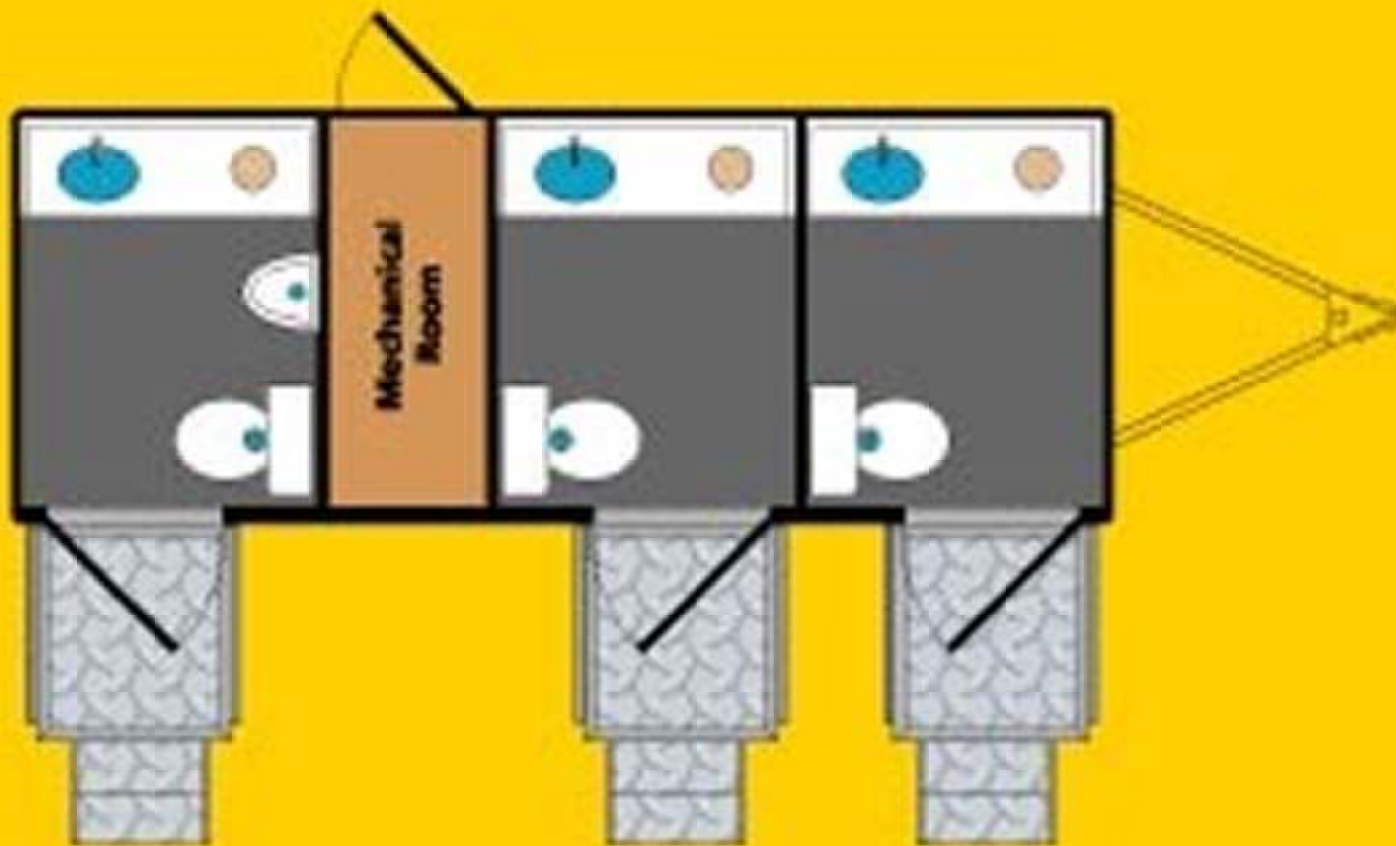

3 Stations: 1 Men's Restroom & 2 Women's Restroom